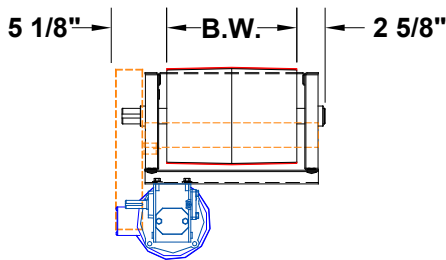

MODEL 108

SLIDER BED CONVEYOR

Standard Bottom Mount Drive

BMQ #815 - 8 1/8"
 BMQ #818 - 7 3/8"
 BMQ #821 - 7 7/8"

Standard Drive Cross Section

Optional Drive Location

Standard Center Drive & Take-Up

BMQ #815 - 8 1/8"
 BMQ #818 - 7 3/8"
 BMQ #821 - 7 7/8"

Standard Infeed
 Cross Section

Standard Frame
 Cross Section
 w/1/4" Skirting

Standard Frame
 Cross Section
 w/Siderail

Website: www.titanconveyors.com • Email: sales@titanconveyors.com
 735 Industrial Loop Road • New London, WI 54961-9612
 920-982-6600 • Fax: 920-982-7750 • Toll Free: 800-558-3616