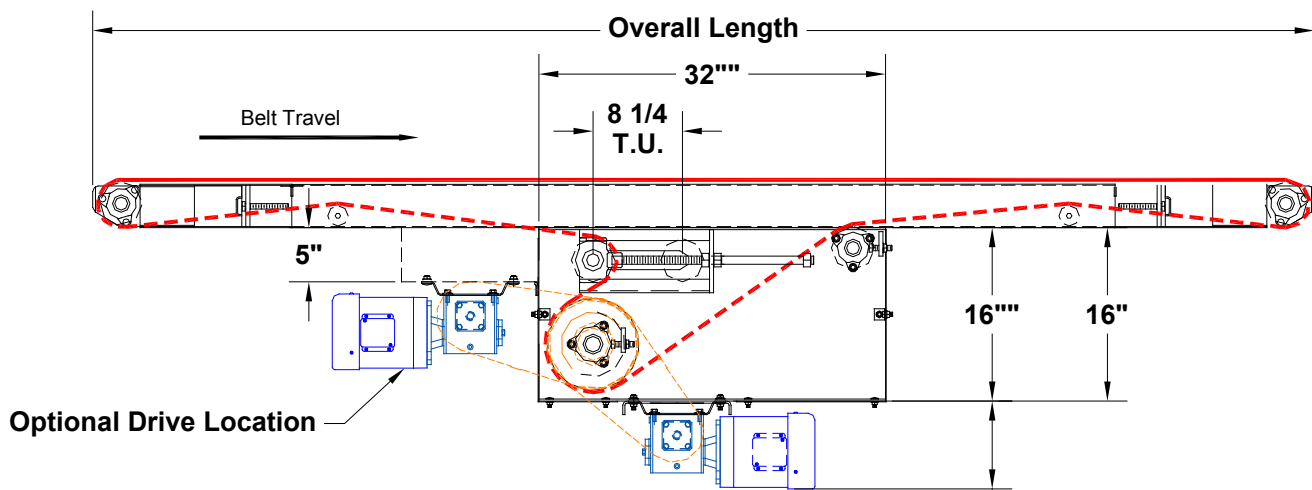

MODEL 108

SLIDER BED CONVEYOR

Standard Bottom Mount Drive

BMQ #815 - 8 1/8"
 BMQ #818 - 7 3/8"
 BMQ #821 - 7 7/8"

Standard Drive Cross Section

Optional Drive Location

Standard Center Drive & Take-Up

BMQ #815 - 8 1/8"
 BMQ #818 - 7 3/8"
 BMQ #821 - 7 7/8"

Standard Infeed
 Cross Section

Standard Frame
 Cross Section
 w/1/4" Skirting

Standard Frame
 Cross Section
 w/Siderail

Website: www.titanconveyors.com • Email: sales@titanconveyors.com
 735 Industrial Loop Road • New London, WI 54961-9612
 920-982-6600 • Fax: 920-982-7750 • Toll Free: 800-558-3616