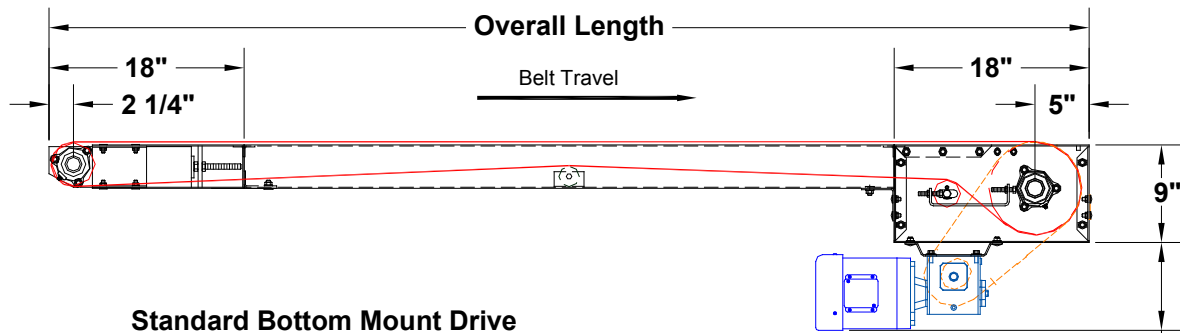

MODEL 108

SLIDER BED CONVEYOR

Standard Bottom Mount Drive

BMQ #815 - 8 1/8"
 BMQ #818 - 7 3/8"
 BMQ #821 - 7 7/8"

Standard Drive Cross Section

Optional Drive Location

Standard Center Drive & Take-Up

BMQ #815 - 8 1/8"
 BMQ #818 - 7 3/8"
 BMQ #821 - 7 7/8"

Standard Infeed
 Cross Section

Standard Frame
 Cross Section
 w/1/4" Skirting

Standard Frame
 Cross Section
 w/Siderail

Website: www.titanconveyors.com • Email: sales@titanconveyors.com
 735 Industrial Loop Road • New London, WI 54961-9612
 920-982-6600 • Fax: 920-982-7750 • Toll Free: 800-558-3616