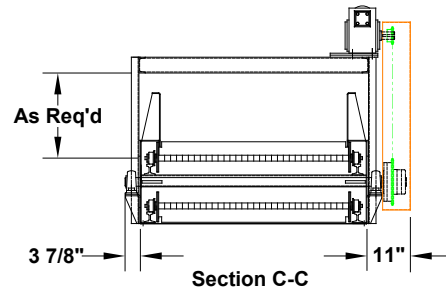

MODEL 660

6" Pitch

Hinged Steel Belt Conveyor

735 Industrial Loop Road • New London, WI 54961-9612
 920-982-6600 • Fax 920-982-7750 • Toll Free 800-558-3616
 Website: www.titanconveyors.com • Email: sales@titanconveyors.com