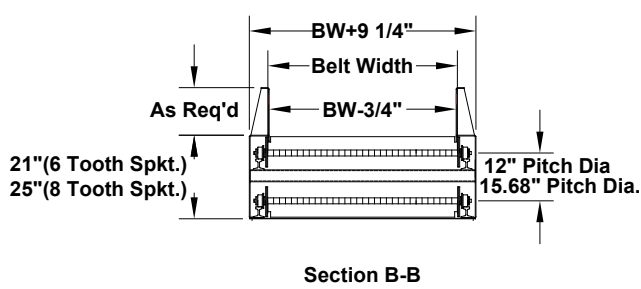

MODEL 660

6" Pitch

Hinged Steel Belt Conveyor

735 Industrial Loop Road • New London, WI 54961-9612
 920-982-6600 • Fax 920-982-7750 • Toll Free 800-558-3616
 Website: www.titanconveyors.com • Email: sales@titanconveyors.com