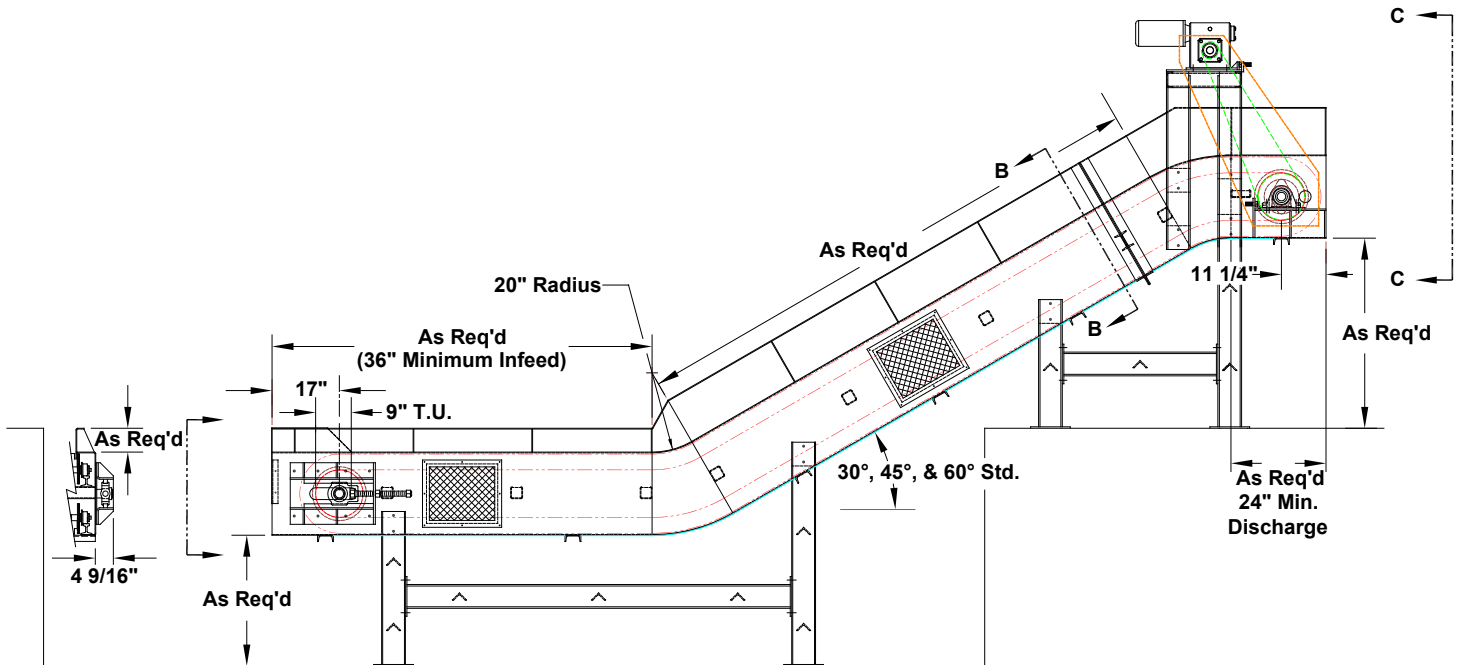

MODEL 660

6" Pitch

Hinged Steel Belt Conveyor

735 Industrial Loop Road • New London, WI 54961-9612
 920-982-6600 • Fax 920-982-7750 • Toll Free 800-558-3616
 Website: www.titanconveyors.com • Email: sales@titanconveyors.com